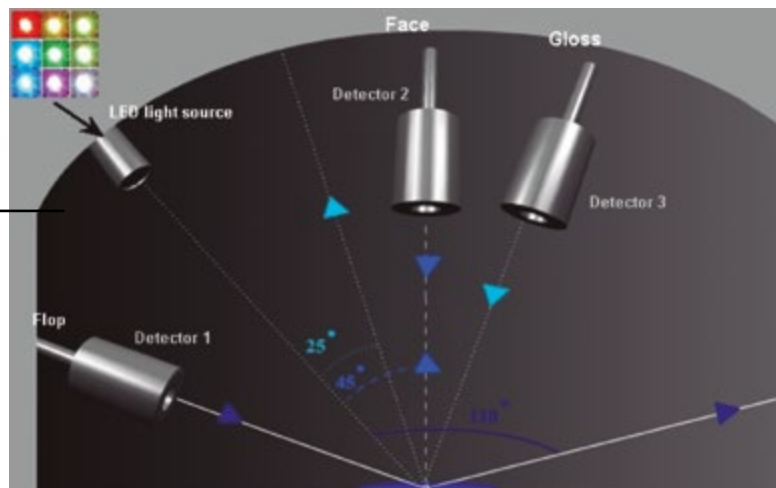

SONNE VISION SPECTROPHOTOMETER

FEATURES AND BENEFITS

- Single initial screen showing the best proposal
- Digital colour image on screen - provides a first impression
- Larger font to display the relevant information
- Incorporates default information such as the car make and colour code - easy to use
- Optional functions for the advanced user

Reading angles

TECHNICAL SPECIFICATIONS

- No more black calibration
- Internal Battery with intelligent charging
- Retest (green) to verify the device
- Wi-Fi ready for wireless synchronization
- Touch screen
- Intuitive - menu icons